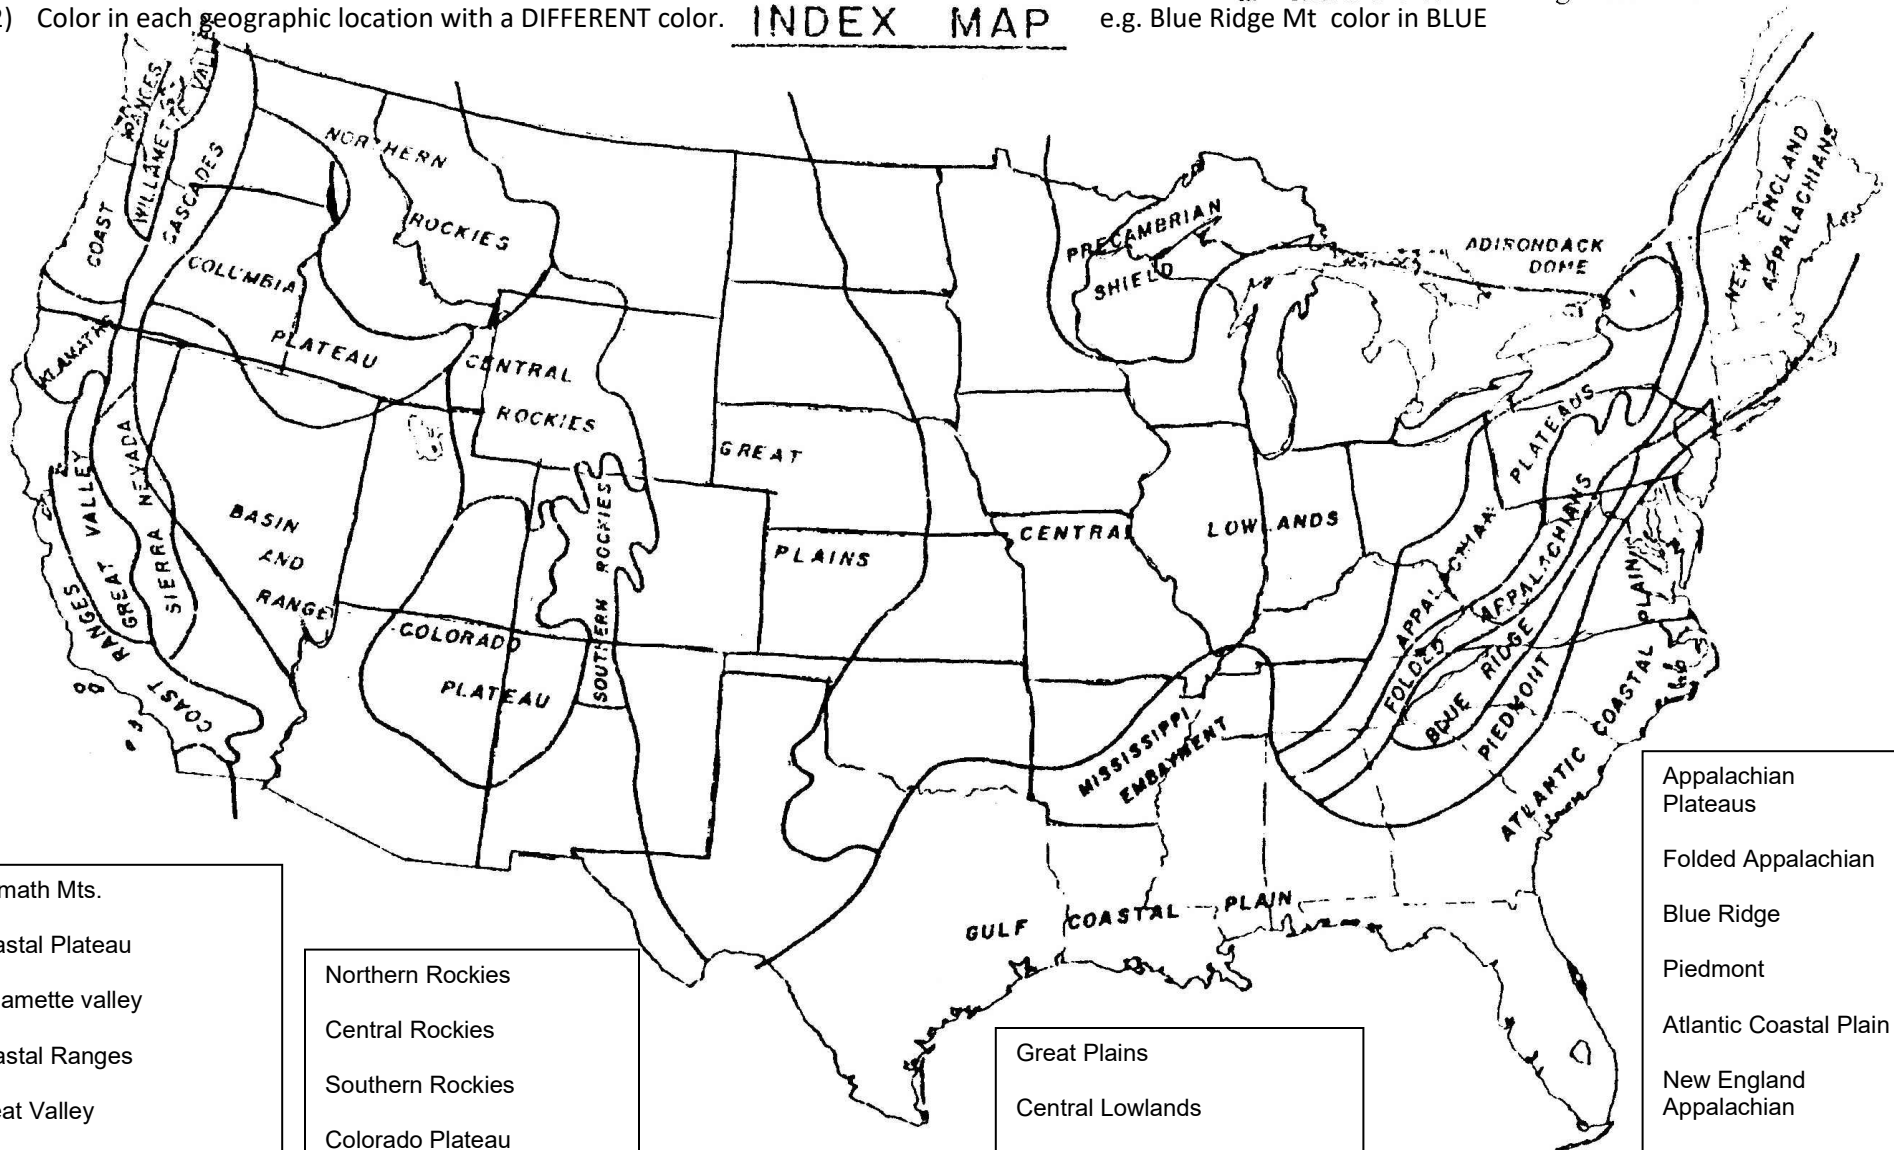

NAME:

DATE:

Class PD:

Directions:

- 1) Label each state. Then create a key that corresponds with each area indicated on the map
- 2) Color in each geographic location with a DIFFERENT color. INDEX MAP e.g. Blue Ridge Mt color in BLUE

Klamath Mts.
 Coastal Plateau
 Willamette valley
 Coastal Ranges
 Great Valley
 Sierra Nevada
 Cascades

Northern Rockies
 Central Rockies
 Southern Rockies
 Colorado Plateau
 Basin & Range
 Columbia Plateau

Great Plains
 Central Lowlands
 Mississippi Embayment
 Precambrian Shield
 Gulf Coastal Plain

Appalachian Plateaus
 Folded Appalachian
 Blue Ridge
 Piedmont
 Atlantic Coastal Plain
 New England Appalachian
 Adirondack dome